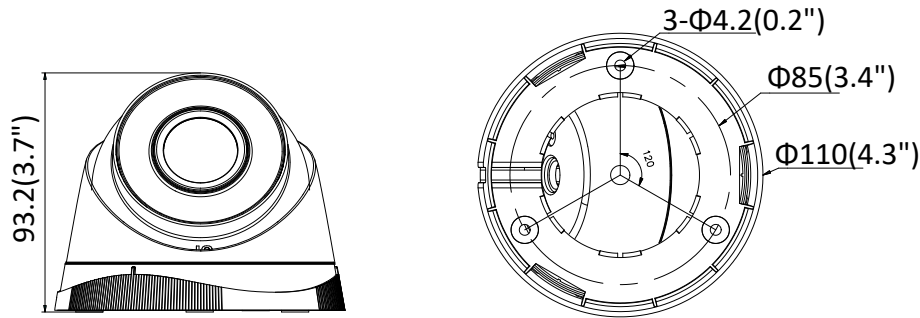

User/Host	Up to 32 users 3 levels: Administrator, Operator and User
Client	iVMS-4200, Hik-Connect, iVMS-5200
Web Browser	IE8+, Chrome 31.0-44, Firefox 30.0-51, Safari 8.0+
Interface	
Communication Interface	1 RJ45 10M/100M self-adaptive Ethernet port
General	
Operating Conditions	-30 °C to 50 °C (-22 °F to 122 °F), humidity: 95% or less (non-condensing)
Power Supply	12 VDC ± 25%, 5.5 mm coaxial power plug PoE (802.3af, class 3)
Power Consumption and Current	12 VDC, 0.5 A, Max: 5 W PoE: (802.3af, 36 V to 57 V), 0.2 A to 0.1 A, Max: 6.5 W
Ingress Protection	IP67
Material	Metal & Plastic
Dimensions	Camera: Ø 110 mm × 93.2 mm (Ø 4.3" × 3.7") With package: 150 mm × 150 mm × 141 mm (5.9" × 5.9" × 5.6")
Weight	Camera: approx. 360 g (0.8 lb.) With package: approx. 610 g (1.3 lb.)

Available Models

HWI-T220H (2.8 mm), HWI-T220H (4 mm)

Dimension

Accessory

DS-1272ZJ-110-TRS
Wall Mounting Bracket

DS-1275ZJ-SUS
Vertical Pole Mounting Bracket

DS-1280ZJ-S
Inclined Base Mounting Bracket

DS-1276ZJ-SUS
Corner Mounting Bracket